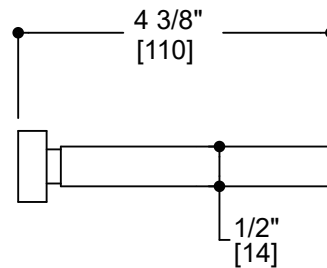

NOTE: Dimensions and specifications are subject to change without notice.