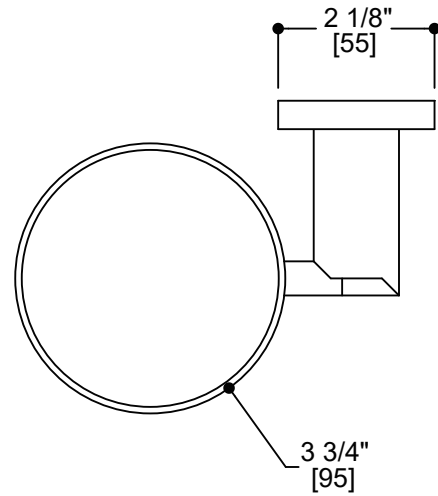

MONACO COLLECTION
TOILET BRUSH SET
155610

PRODUCT NAME: MONACO TOILET BRUSH SET

PRODUCT CODE: 155610

MATERIAL: All-brass construction

STOCKED FINISHES: Polished Chrome (99)
Brushed Nickel (81)

SPECIAL FINISHES AVAILABLE: 23 options available. Please see our website for full list of samples