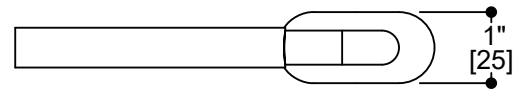

NOTE: Dimensions and specifications are subject to change without notice.