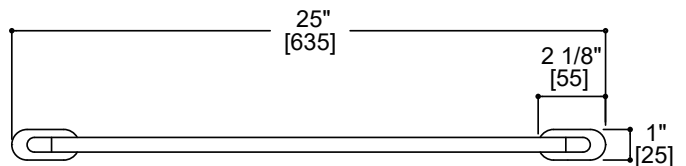

NOTE: Dimensions and specifications are subject to change without notice.