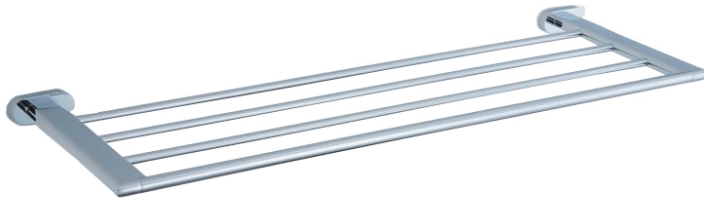

MONACO COLLECTION
TOWEL SHELF
155440

PRODUCT NAME: MONACO TOWEL SHELF

PRODUCT CODE: 155440

MATERIAL: All-brass construction

STOCKED FINISHES: Polished Chrome (99)
Brushed Nickel (81)

SPECIAL FINISHES AVAILABLE: 23 options available.
Please see our website for full list of samples