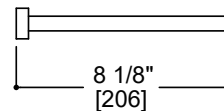

NOTE: Dimensions and specifications are subject to change without notice.