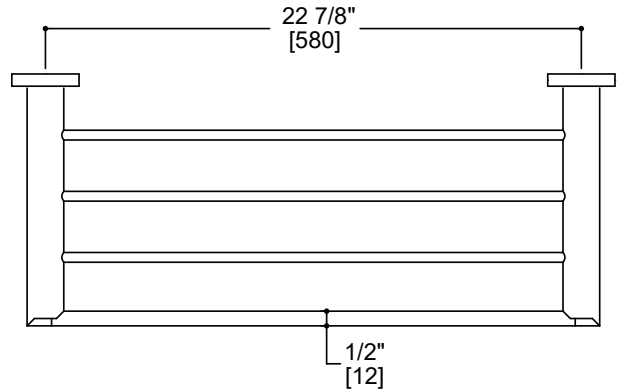

MONACO COLLECTION
TOWEL SHELF
155440

PRODUCT NAME: MONACO TOWEL SHELF

PRODUCT CODE: 155440

MATERIAL: All-brass construction

STOCKED FINISHES: Polished Chrome (99)
Brushed Nickel (81)

SPECIAL FINISHES AVAILABLE: 23 options available.
Please see our website for full list of samples