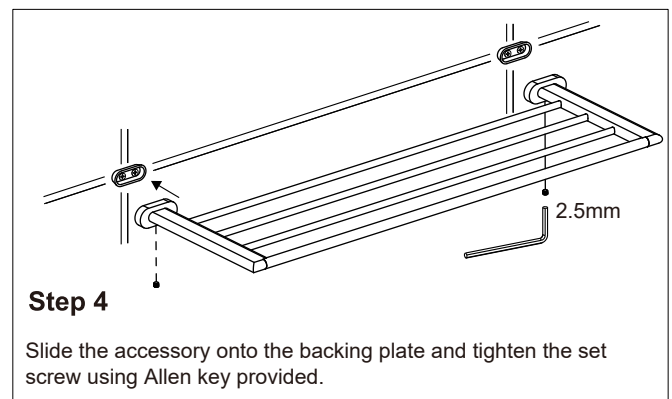

### TOWEL SHELF 24"

155440

**Tools required for installation**

Level

Pencil

Drill

Screwdriver

Hammer