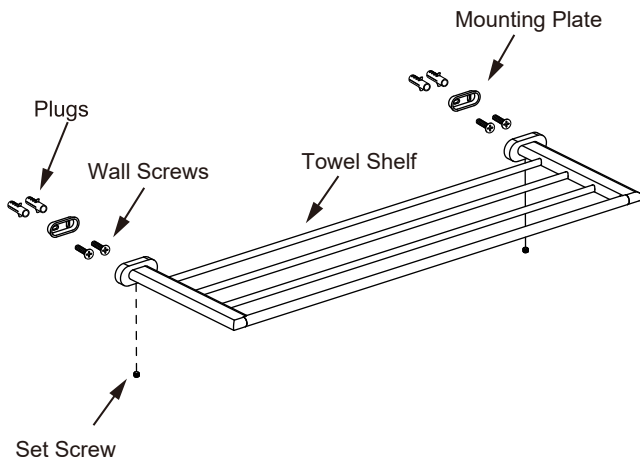

### TOWEL SHELF 24"

155440

**Tools required for installation**

Level

Pencil

Drill

Screwdriver

Hammer