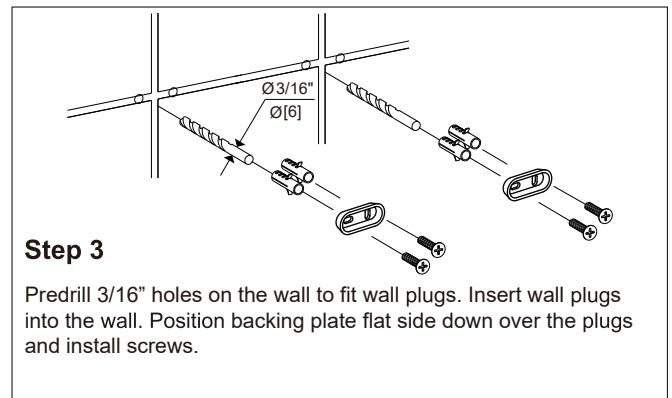

### TOWEL SHELF 24"

155440

**Tools required for installation**

Level

Pencil

Drill

Screwdriver

Hammer