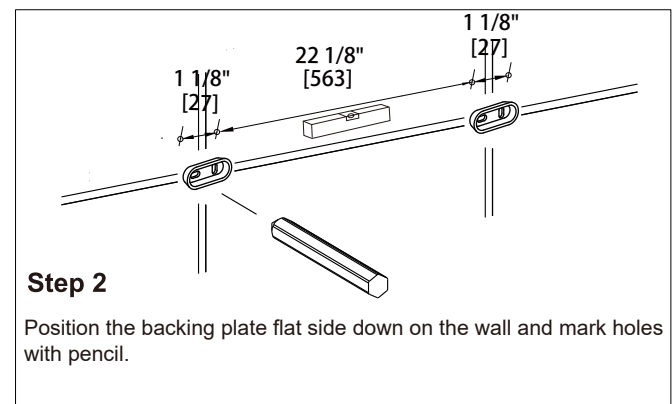

### TOWEL SHELF 24"

155440

**Tools required for installation**

Level

Pencil

Drill

Screwdriver

Hammer