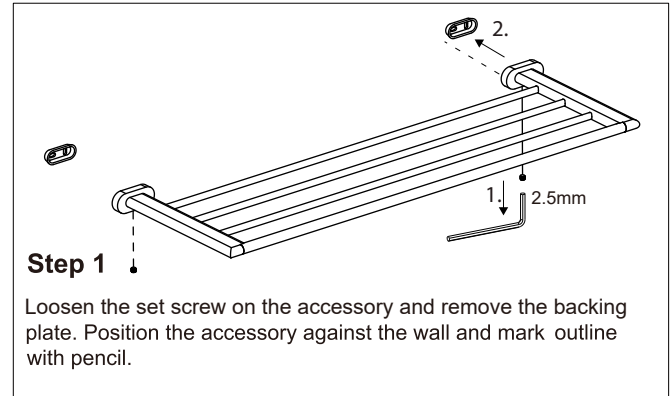

### TOWEL SHELF 24"

155440

**Tools required for installation**

Level

Pencil

Drill

Screwdriver

Hammer