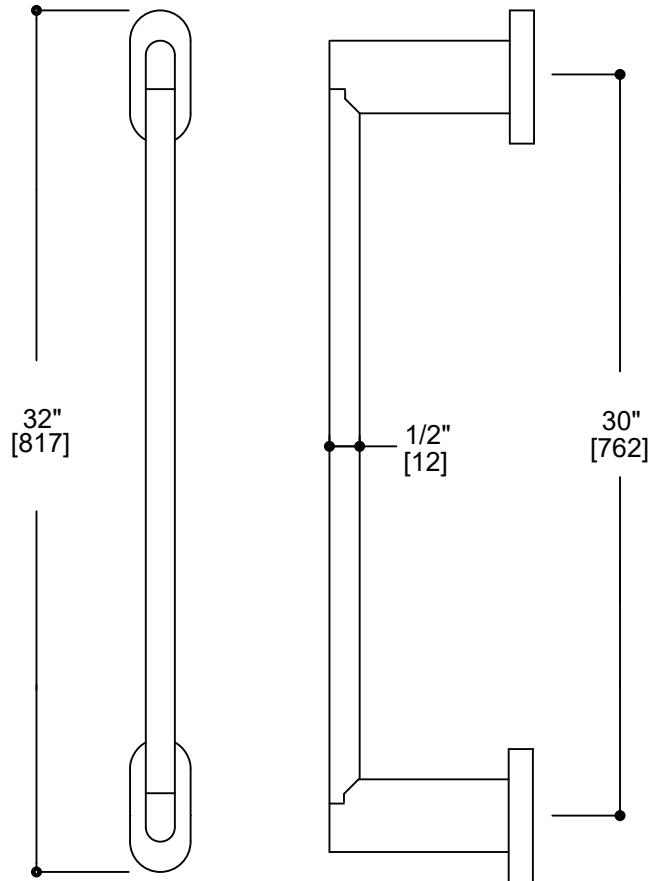

WARRANTY:

Lifetime Limited (Residential Use)
One Year (Commercial Use)

NOTE: Dimensions and specifications are subject to change without notice.