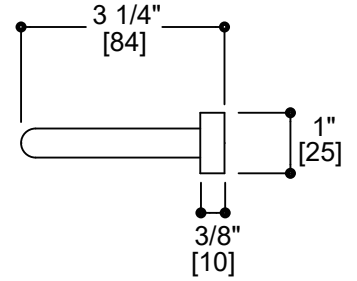

### TOWEL BAR 30"

155300

**PRODUCT NAME:** MONACO TOWEL BAR 30"

**PRODUCT CODE:** 155300

**MATERIAL:** All-brass construction

**STOCKED FINISHES:** Polished Chrome (99)  
Brushed Nickel (81)

**SPECIAL FINISHES AVAILABLE:** 23 options available.  
Please see our website for full list of samples