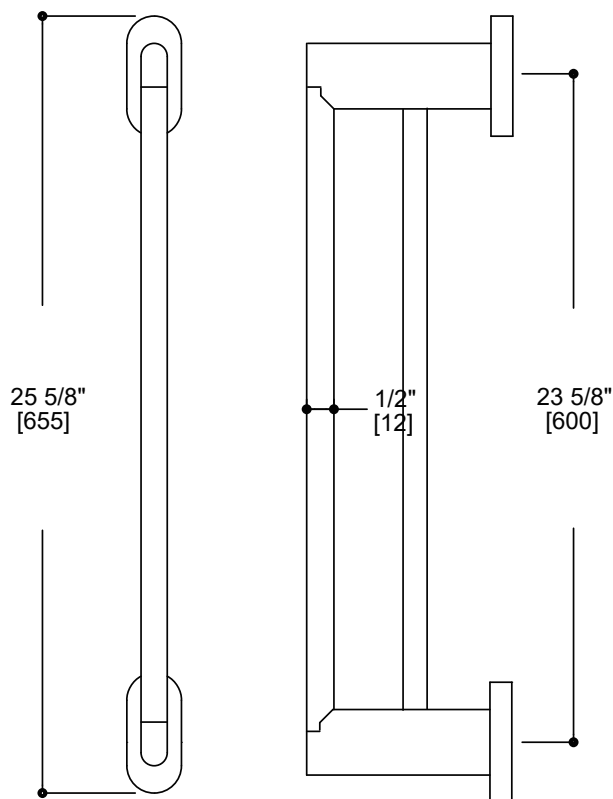

WARRANTY:

Lifetime Limited (Residential Use)
One Year (Commercial Use)

NOTE: Dimensions and specifications are subject to change without notice.