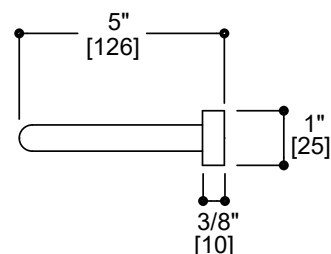

MONACO COLLECTION DOUBLE TOWEL BAR 24" 155242

PRODUCT NAME: MONACO DOUBLE TOWEL BAR 24"

PRODUCT CODE: 155242

MATERIAL: All-brass construction

STOCKED FINISHES: Polished Chrome (99)
Brushed Nickel (81)

SPECIAL FINISHES AVAILABLE: 23 options available.
Please see our website for full list of samples