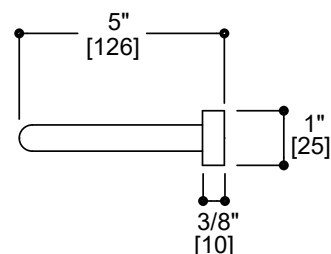

MONACO COLLECTION DOUBLE TOWEL BAR 18" 155182

PRODUCT NAME: MONACO DOUBLE TOWEL BAR 18"

PRODUCT CODE: 155182

MATERIAL: All-brass construction

STOCKED FINISHES: Polished Chrome (99)

SPECIAL FINISHES AVAILABLE: 23 options available. Please see our website for full list of samples