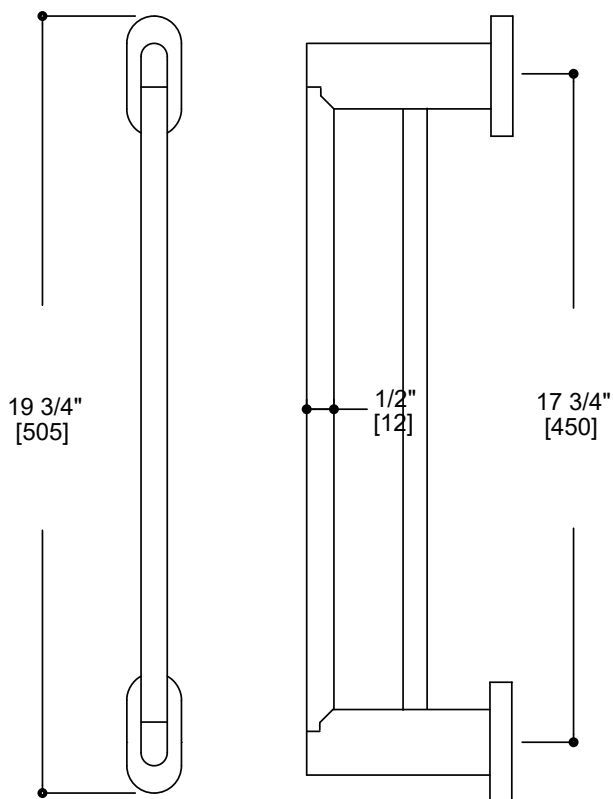

WARRANTY:

Lifetime Limited (Residential Use)
One Year (Commercial Use)

NOTE: Dimensions and specifications are subject to change without notice.