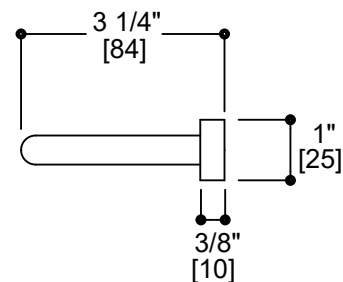

### TOWEL BAR 18" 155180

**PRODUCT NAME:** MONACO TOWEL BAR 18"

**PRODUCT CODE:** 155180

**MATERIAL:** All-brass construction

**STOCKED FINISHES:** Polished Chrome (99)  
Brushed Nickel (81)

**SPECIAL FINISHES AVAILABLE:** 23 options available.  
Please see our website for full list of samples