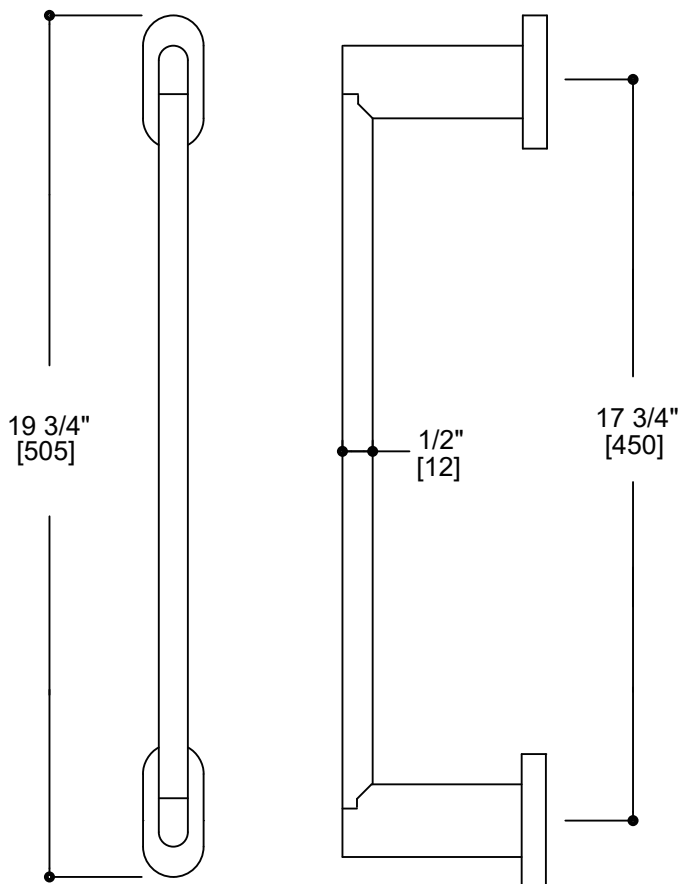

WARRANTY:

Lifetime Limited (Residential Use)
One Year (Commercial Use)

NOTE: Dimensions and specifications are subject to change without notice.