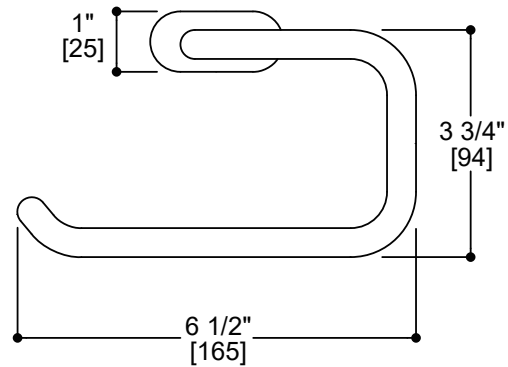

NOTE: Dimensions and specifications are subject to change without notice.