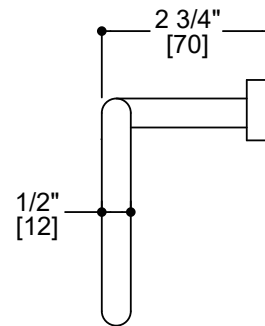

NOTE: Dimensions and specifications are subject to change without notice.