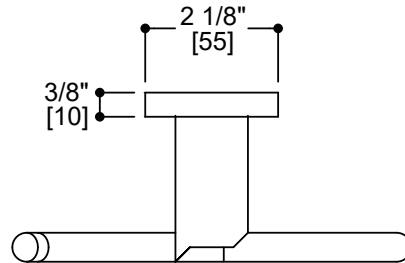

MONACO COLLECTION
TISSUE HOLDER-LEFT
155152L

PRODUCT NAME: MONACO TISSUE HOLDER

PRODUCT CODE: 155152L

MATERIAL: All-brass construction

STOCKED FINISHES: Polished Chrome (99)

SPECIAL FINISHES AVAILABLE: 23 options available. Please see our website for full list of samples