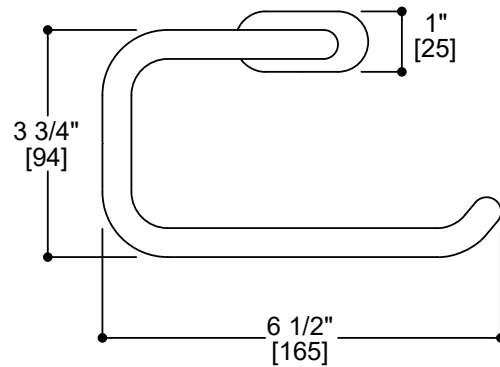

NOTE: Dimensions and specifications are subject to change without notice.