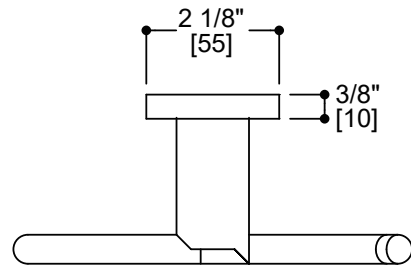

## MONACO COLLECTION TISSUE HOLDER

155152

**PRODUCT NAME:** MONACO TISSUE HOLDER

**PRODUCT CODE:** 155152

**MATERIAL:** All-brass construction

**STOCKED FINISHES:** Polished Chrome (99)  
Brushed Nickel (81)  
Polished Nickel (68)  
Matte Black (48)