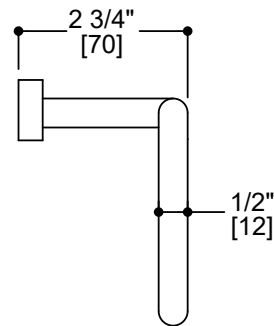

NOTE: Dimensions and specifications are subject to change without notice.