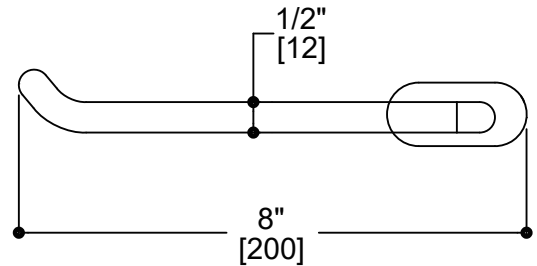

NOTE: Dimensions and specifications are subject to change without notice.