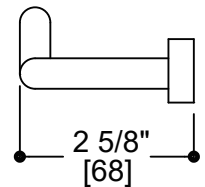

NOTE: Dimensions and specifications are subject to change without notice.