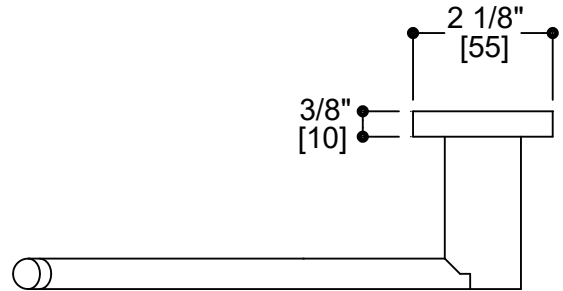

**MONACO COLLECTION**  
**TISSUE HOLDER**  
155151L

**PRODUCT NAME:** MONACO TISSUE HOLDER

**PRODUCT CODE:** 155151L

**MATERIAL:** All-brass construction

**STOCKED FINISHES:** Polished Chrome (99)  
Brushed Nickel (81)