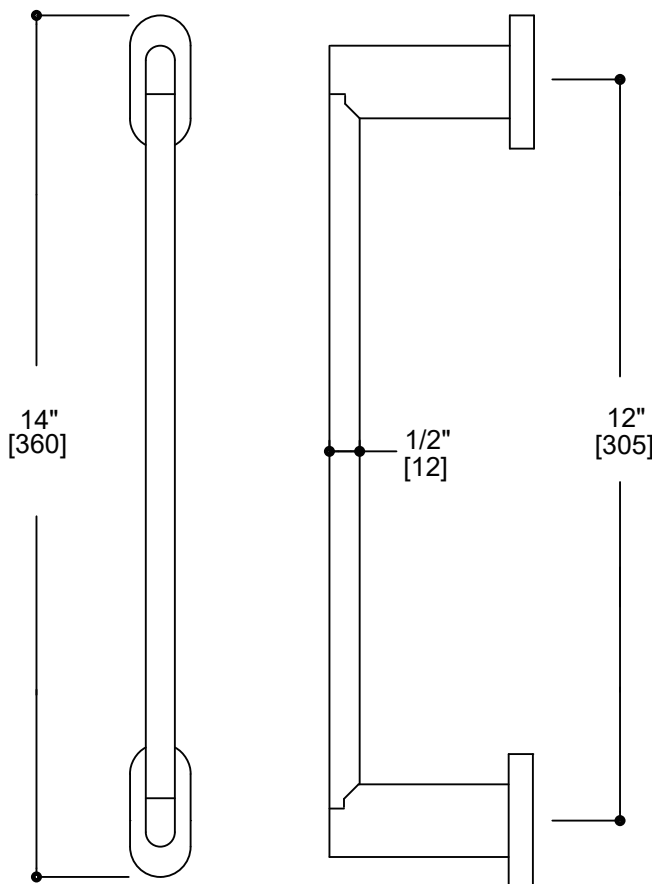

WARRANTY:

Lifetime Limited (Residential Use)
One Year (Commercial Use)

NOTE: Dimensions and specifications are subject to change without notice.