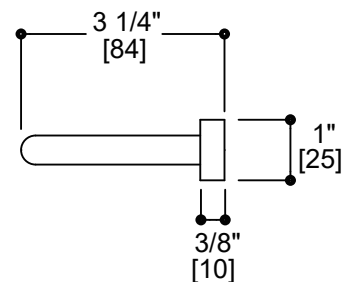

### TOWEL BAR 12"

155120

**PRODUCT NAME:** MONACO TOWEL BAR 12"

**PRODUCT CODE:** 155120

**MATERIAL:** All-brass construction

**STOCKED FINISHES:** Polished Chrome (99)  
Brushed Nickel (81)

**SPECIAL FINISHES AVAILABLE:** 23 options available.  
Please see our website for full list of samples