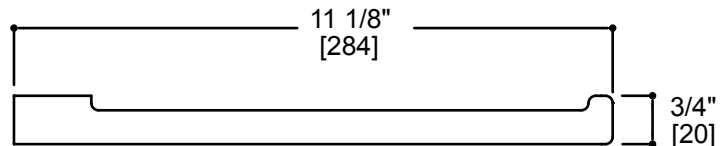

Note: Dimensions and specifications are subject to change without notice.