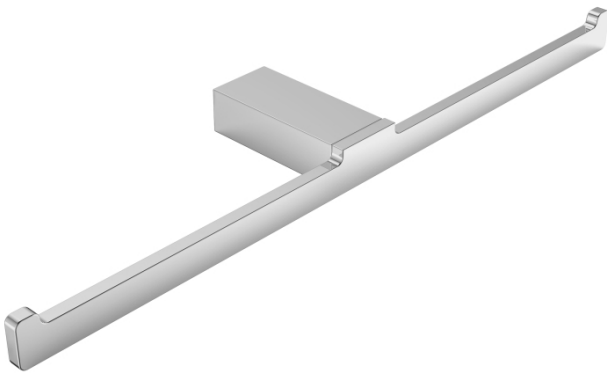

## TURIN COLLECTION

Double Tissue Holder

Item # 151155