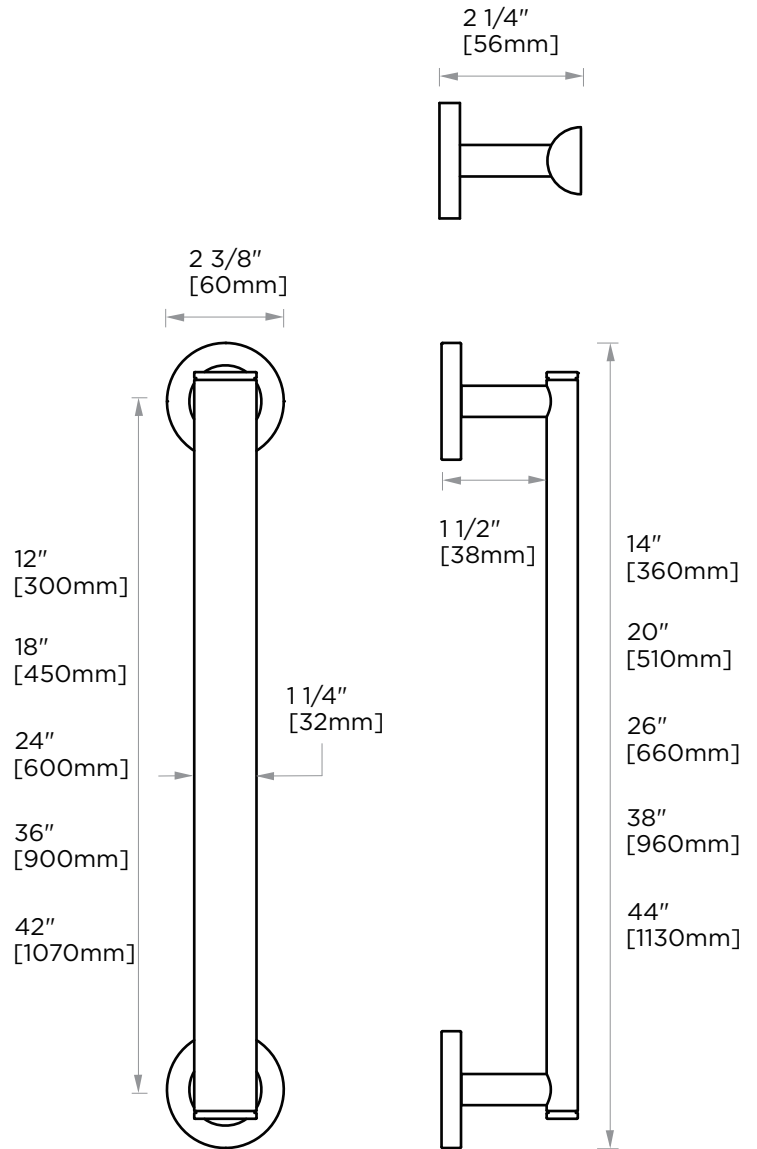

WARRANTY:

Lifetime Limited (Residential Use)
One Year (Commercial Use)

NOTE: Dimensions and specifications are subject to change without notice.