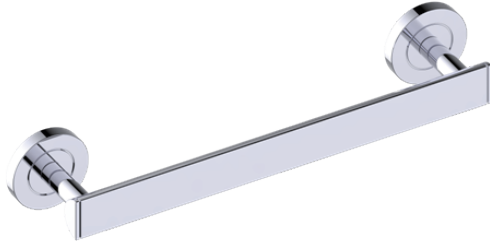

ADA Compliant

PORTO COLLECTION GRAB BAR

| | |
|-----|---------|
| 12" | 1379512 |
| 18" | 1379518 |
| 24" | 1379524 |
| 36" | 1379536 |
| 42" | 1379542 |

PRODUCT NAME: GRAB BAR

PRODUCT CODE:

| | |
|-----|---------|
| 12" | 1379512 |
| 18" | 1379518 |
| 24" | 1379524 |
| 36" | 1379536 |
| 42" | 1379542 |

MATERIAL: All-brass construction

KEY FEATURES: Review and update

STOCKED FINISHES:

| |
|------------------------|
| ● Polished Chrome (99) |
| ● Brushed Nickel (81) |
| ● Polished Nickel (68) |
| ● Matte Black (48) |